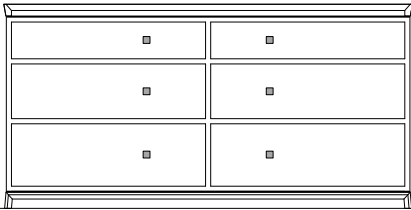

DIMENSIONS

59"W x 18.5"D x 29.75"H

Materials/Finishes options

Available in Ted Boerner standard wood and painted laquer finishes.
Hardware: Blackened Steel Knobs

STYLES

Available in five different configurations with the following:

- Drawers or doors

Style 1: Six drawers symmetrical

Style 2: Six drawers asymmetrical

Style 3: Four drawers, double doors to the lower right with an adjustable shelf within

Style 4: Three small drawers above & four drawers below