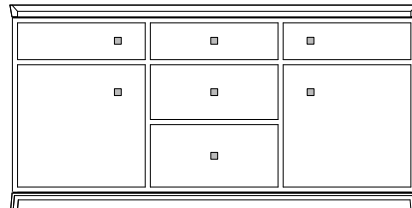

DIMENSIONS

59"W x 18.5"D x 29.75"H

Materials/Finishes options

Available in Ted Boerner standard wood and painted laquer finishes.
Hardware: Blackened Steel Knobs

STYLES

Available in five different configurations with the following:

- Drawers or doors

Style 1: Six drawers symmetrical

Style 2: Six drawers asymmetrical

Style 3: Four drawers, double doors to the lower right with an adjustable shelf within

Style 4: Three small drawers above & four drawers below

Style 5: Five drawers above and centered, two doors lower left and right