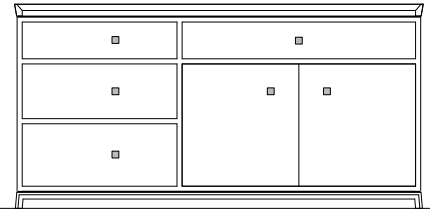

DIMENSIONS

59"W x 18.5"D x 29.75"H

Materials/Finishes options

Available in Ted Boerner standard wood and painted laquer finishes.
Hardware: Blackened Steel Knobs

STYLES

Available in five different configurations with the following:

- Drawers or doors

Style 1: Six drawers symmetrical

Style 2: Six drawers asymmetrical

Style 3: Four drawers, double doors to the lower right with an adjustable shelf within

Style 4: Three small drawers above & four drawers below

Style 5: Five drawers above and centered, two doors lower left and right