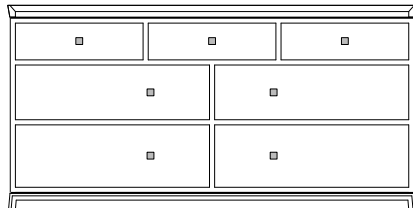

DIMENSIONS

59"W x 18.5"D x 29.75"H

Materials/Finishes options

Available in Ted Boerner standard wood and painted laquer finishes.
Hardware: Blackened Steel Knobs

STYLES

Available in five different configurations with the following:

- Drawers or doors

Style 1: Six drawers symmetrical

Style 2: Six drawers asymmetrical

Style 3: Four drawers, double doors to the lower right with an adjustable shelf within

Style 4: Three small drawers above & four drawers below

Style 5: Five drawers above and centered, two doors lower left and right