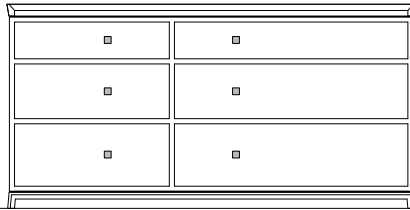

DIMENSIONS

59"W x 18.5"D x 29.75"H

Materials/Finishes options

Available in Ted Boerner standard wood and painted laquer finishes.
Hardware: Blackened Steel Knobs

STYLES

Available in five different configurations with the following:

- Drawers or doors

Style 1: Six drawers symmetrical

Style 2: Six drawers asymmetrical

Style 3: Four drawers, double doors to the lower right with an adjustable shelf within

Style 4: Three small drawers above & four drawers below