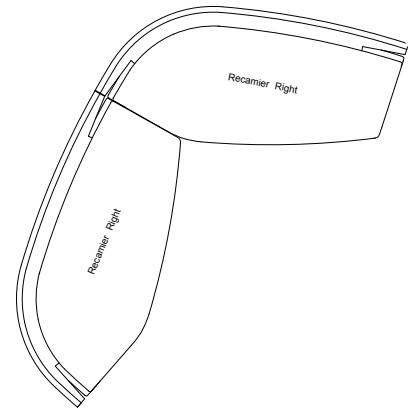

### REGATTA SECTIONAL

Regatta emerged from a self-imposed design assignment to explore the concept of the sectional seating system.

This collection of curvaceous forms comes together to create infinite and scalable configurations suitable for almost any setting. Each piece has a gentle arc along its back that aligns with others to create a grand embracing arc. These arcs combine with tighter bends to provide a continuous welcoming flow at every turn. The backs align to form an aperture keeping the group open and dynamic from all perspectives.

Float them individually or link them together into a flotilla of comfort.

Handcrafted in California

Configurations

Configurations

**Recamier Left**  
91"W x 41.5"D x 31"H

**Recamier Right**  
91"W x 41.5"D x 31"H

**Corner Chaise Left**  
66"W x 51"D x 31"H

**Corner Chaise Right**  
66"W x 51"D x 31"H

**Settee 36**  
36"W x 31.5"D x 31"H

**Settee 60**  
60"W x 33.25"D x 31"H

**Chaise 42**  
42"W x 64.5"D x 31"H

**Settee 48**  
48"W x 32.25"D x 31"H

**Settee 72**  
72"W x 34.5"D x 32"H

**Medium Corner**  
69"W x 36.5"D x 31"H

**Small Corner**  
46"W x 34"D x 31"H

**Armlet**  
13"W x 27"D x 23"H

**Ottoman**  
30"W x 27"D x 16.5"H

Three different pillow sizes in any combination or quantity.