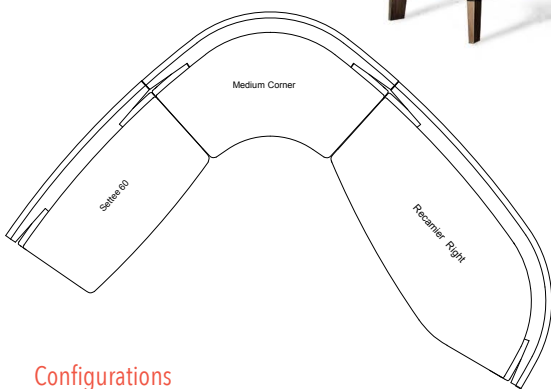

### REGATTA SECTIONAL

Regatta emerged from a self-imposed design assignment to explore the concept of the sectional seating system.

This collection of curvaceous forms comes together to create infinite and scalable configurations suitable for almost any setting. Each piece has a gentle arc along its back that aligns with others to create a grand embracing arc. These arcs combine with tighter bends to provide a continuous welcoming flow at every turn. The backs align to form an aperture keeping the group open and dynamic from all perspectives.

Float them individually or link them together into a flotilla of comfort.

Handcrafted in California

Configurations

Configurations

**Recamier Left**  
91"W x 41.5"D x 31"H

**Recamier Right**  
91"W x 41.5"D x 31"H

**Corner Chaise Left**  
66"W x 51"D x 31"H

**Corner Chaise Right**  
66"W x 51"D x 31"H

**Settee 36**  
36"W x 31.5"D x 31"H

**Settee 60**  
60"W x 33.25"D x 31"H

**Chaise 42**  
42"W x 64.5"D x 31"H

**Settee 48**  
48"W x 32.25"D x 31"H

**Settee 72**  
72"W x 34.5"D x 32"H

**Medium Corner**  
69"W x 36.5"D x 31"H

**Small Corner**  
46"W x 34"D x 31"H

**Armlet**  
13"W x 27"D x 23"H

**Ottoman**  
30"W x 27"D x 16.5"H

Three different pillow sizes in any combination or quantity.