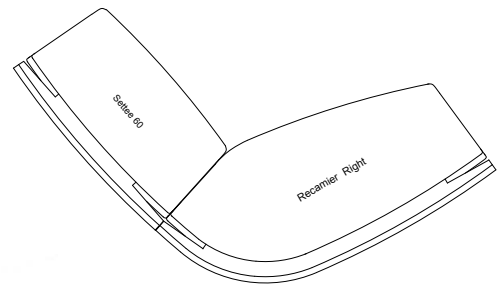

### REGATTA SECTIONAL

Regatta emerged from a self-imposed design assignment to explore the concept of the sectional seating system.

This collection of curvaceous forms comes together to create infinite and scalable configurations suitable for almost any setting. Each piece has a gentle arc along its back that aligns with others to create a grand embracing arc. These arcs combine with tighter bends to provide a continuous welcoming flow at every turn. The backs align to form an aperture keeping the group open and dynamic from all perspectives.

Float them individually or link them together into a flotilla of comfort.

Handcrafted in California

Configurations

Configurations

**Recamier Left**  
91"W x 41.5"D x 31"H

**Recamier Right**  
91"W x 41.5"D x 31"H

**Corner Chaise Left**  
66"W x 51"D x 31"H

**Corner Chaise Right**  
66"W x 51"D x 31"H

**Settee 36**  
36"W x 31.5"D x 31"H

**Settee 60**  
60"W x 33.25"D x 31"H

**Chaise 42**  
42"W x 64.5"D x 31"H

**Settee 48**  
48"W x 32.25"D x 31"H

**Settee 72**  
72"W x 34.5"D x 32"H

**Medium Corner**  
69"W x 36.5"D x 31"H

**Small Corner**  
46"W x 34"D x 31"H

**Armlet**  
13"W x 27"D x 23"H

**Ottoman**  
30"W x 27"D x 16.5"H

Three different pillow sizes in any combination or quantity.