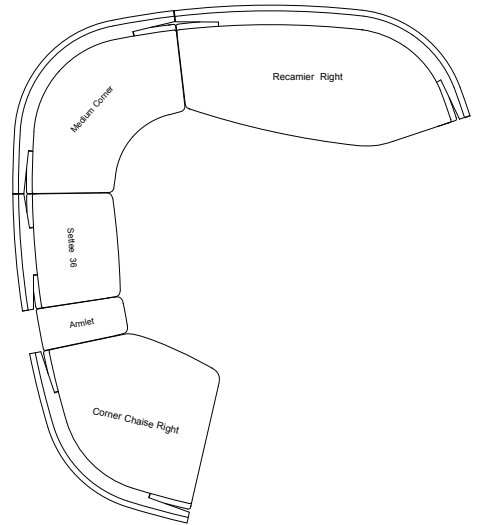

### REGATTA SECTIONAL

Regatta emerged from a self-imposed design assignment to explore the concept of the sectional seating system.

This collection of curvaceous forms comes together to create infinite and scalable configurations suitable for almost any setting. Each piece has a gentle arc along its back that aligns with others to create a grand embracing arc. These arcs combine with tighter bends to provide a continuous welcoming flow at every turn. The backs align to form an aperture keeping the group open and dynamic from all perspectives.

Float them individually or link them together into a flotilla of comfort.

Handcrafted in California

Configurations

Configurations

**Recamier Left**  
91"W x 41.5"D x 31"H

**Recamier Right**  
91"W x 41.5"D x 31"H

**Corner Chaise Left**  
66"W x 51"D x 31"H

**Corner Chaise Right**  
66"W x 51"D x 31"H

**Settee 36**  
36"W x 31.5"D x 31"H

**Settee 60**  
60"W x 33.25"D x 31"H

**Chaise 42**  
42"W x 64.5"D x 31"H

**Settee 48**  
48"W x 32.25"D x 31"H

**Settee 72**  
72"W x 34.5"D x 32"H

**Medium Corner**  
69"W x 36.5"D x 31"H

**Small Corner**  
46"W x 34"D x 31"H

**Armlet**  
13"W x 27"D x 23"H

**Ottoman**  
30"W x 27"D x 16.5"H

Three different pillow sizes in any combination or quantity.