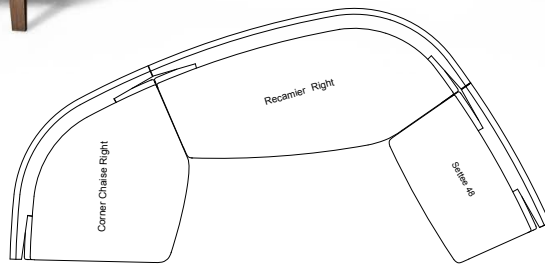

### REGATTA SECTIONAL

Regatta emerged from a self-imposed design assignment to explore the concept of the sectional seating system.

This collection of curvaceous forms comes together to create infinite and scalable configurations suitable for almost any setting. Each piece has a gentle arc along its back that aligns with others to create a grand embracing arc. These arcs combine with tighter bends to provide a continuous welcoming flow at every turn. The backs align to form an aperture keeping the group open and dynamic from all perspectives.

Float them individually or link them together into a flotilla of comfort.

Handcrafted in California

Configurations

Configurations

**Recamier Left**  
91"W x 41.5"D x 31"H

**Recamier Right**  
91"W x 41.5"D x 31"H

**Corner Chaise Left**  
66"W x 51"D x 31"H

**Corner Chaise Right**  
66"W x 51"D x 31"H

**Settee 36**  
36"W x 31.5"D x 31"H

**Settee 60**  
60"W x 33.25"D x 31"H

**Chaise 42**  
42"W x 64.5"D x 31"H

**Settee 48**  
48"W x 32.25"D x 31"H

**Settee 72**  
72"W x 34.5"D x 32"H

**Medium Corner**  
69"W x 36.5"D x 31"H

**Small Corner**  
46"W x 34"D x 31"H

**Armlet**  
13"W x 27"D x 23"H

**Ottoman**  
30"W x 27"D x 16.5"H

Three different pillow sizes in any combination or quantity.