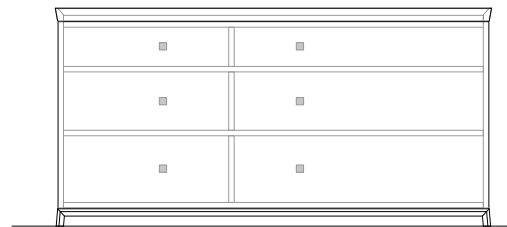

Large Floor Mirror-leaning and wall-mounted to wall with french cleat

Small wall-mounted Mirror hung vertically with french cleat (Shown with Hedge Short Dresser)

Small wall-mounted Mirror hung horizontally with french cleat (Shown with Sideline Low Dresser)

MIRROR

Our Sidelines Mirror is true to the Sidelines form with unique asymmetrical detailing. Two tones of wood frame the bottom and one side of the mirror that is beveled along the other two edges. The Large Floor Mirror is designed to be leaned against the wall and attached pitched or flat with a french cleat wall-mounting system. The Small Wall Mirror can be oriented vertically or horizontally to suit the setting. (Shown in Walnut with Natural and Black-brown finishes)

Handcrafted in California.

DIMENSIONS

Large Floor Mirror
37"W x 78"H x 1.25"D

Small Wall Mirror
46"W x 25.75"H x 1.25"D