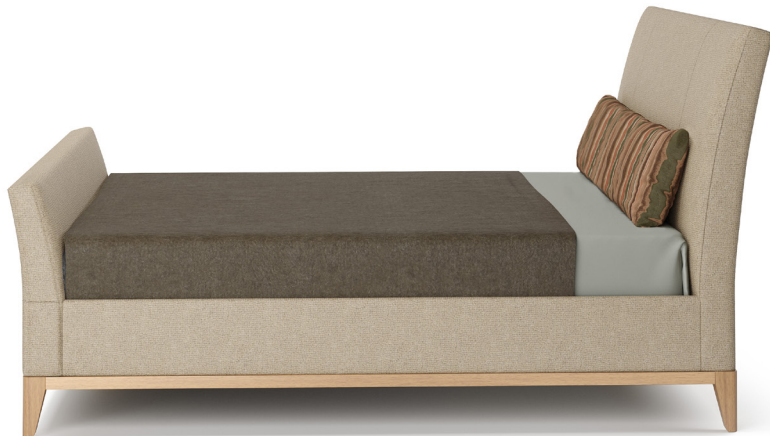

DRIFT BED

The foot of the bed is available in two options:

SURROUND

Footboard is flush with
siderails

FOOTBOARD

Extends above the siderail

DRIFT BED

Our Drift Bed has the impeccable blend of classic, traditional and contemporary lines of a Sleigh Bed. Designed with the sensibility of tailored men's fashion, this bed is finely detailed and works well in a formal or casual bedroom contingent on fabric choice.

It is a fully upholstered bed that is refined with a tailor's top stitch. The bed stands on a solid wood frame with slightly rounded edges to add suppleness.

DIMENSIONS

California King: 77"W x 101"L - fits mattress 72" x 84"

Eastern King: 81"W x 97"L - fits mattress 76" x 80"

Queen: 65"W x 97"L - fits mattress 60" x 80"

Headboard: 51"H

Footboard: 31.75"H

Surround: 17"H

WOOD/FINISH

Available in our standard woods + finishes.

Legs shown in Walnut with Natural finish.